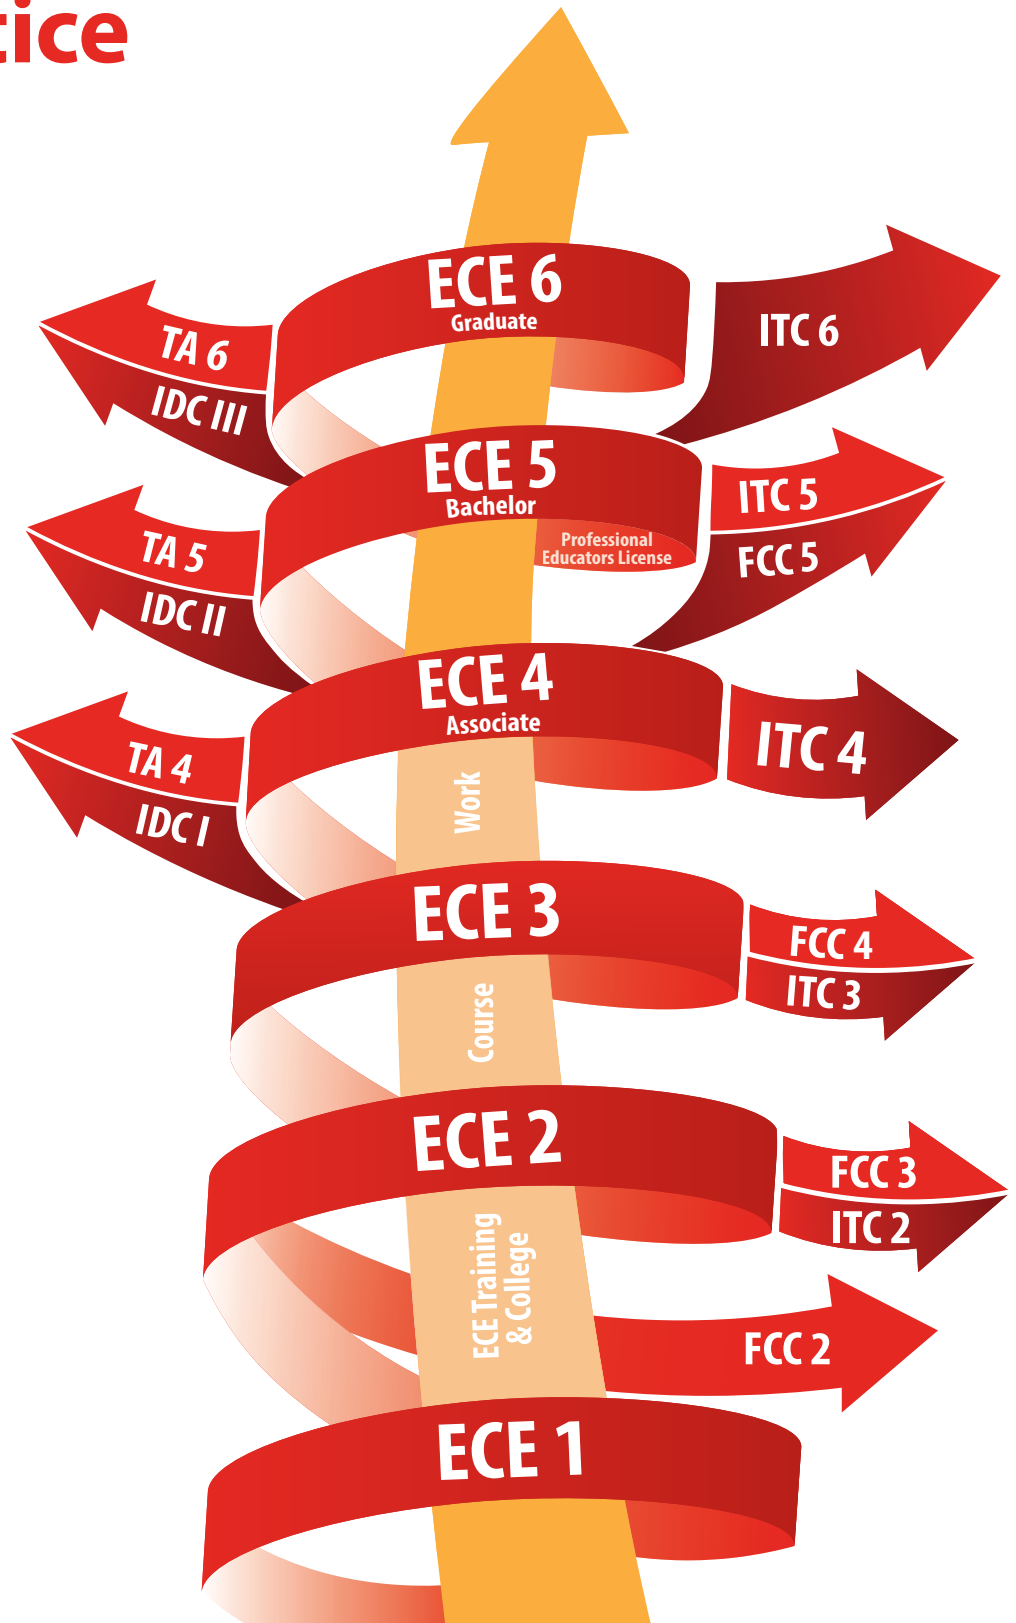

Gateways to Opportunity® Early Childhood Educator Career Lattice

ECE: Foundational Early Childhood Educator requirements for all Credentials

FCC: Family Child Care Credential

ITC: Infant Toddler Credential

IDC: Illinois Director Credential

TA: Technical Assistance Credential

The ECE Credential is the foundation for these Gateways Credentials.